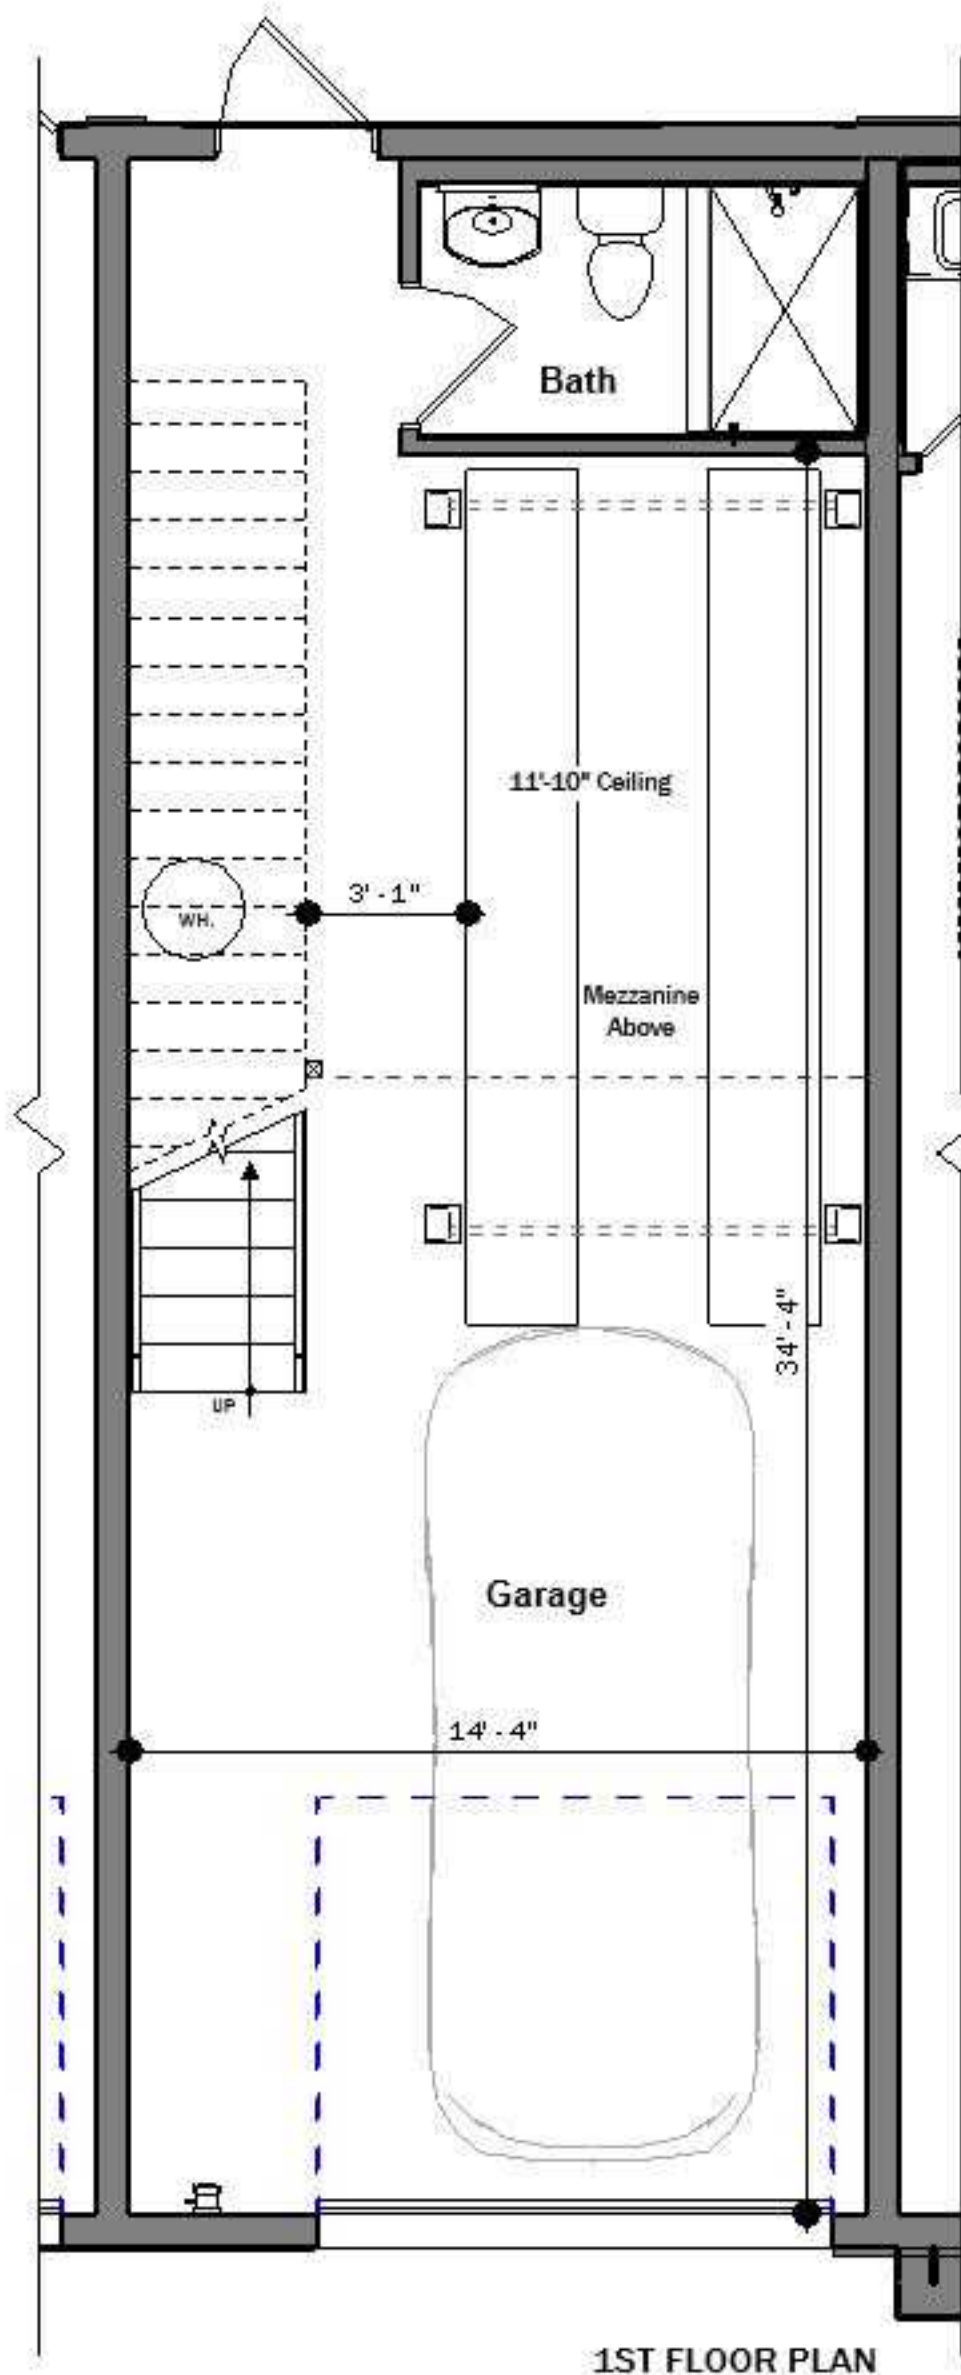

CIRCUIT
FLORIDA

2-Car Garage
4 Cars w/ Car Lifts
10'-11" to 11'-8" Ceiling Height

THE SEBRING

THE DAYTONA

4-Car Model
8 Cars w/ Lifts
11'-10" Ceiling Height
Half Bathroom (Opt)

CIRCUIT
FLORIDA

The Monaco 2-Car

1ST FLOOR PLAN

2-Car Garage
4 Cars w/ Car Lifts
Rear Mezzanine Above
Full Bathroom Included

The Monaco 4-Car

1ST FLOOR PLAN

4-Car Garage
8 Cars w/ Car Lifts
Rear Mezzanine Above
Full Bathroom Included