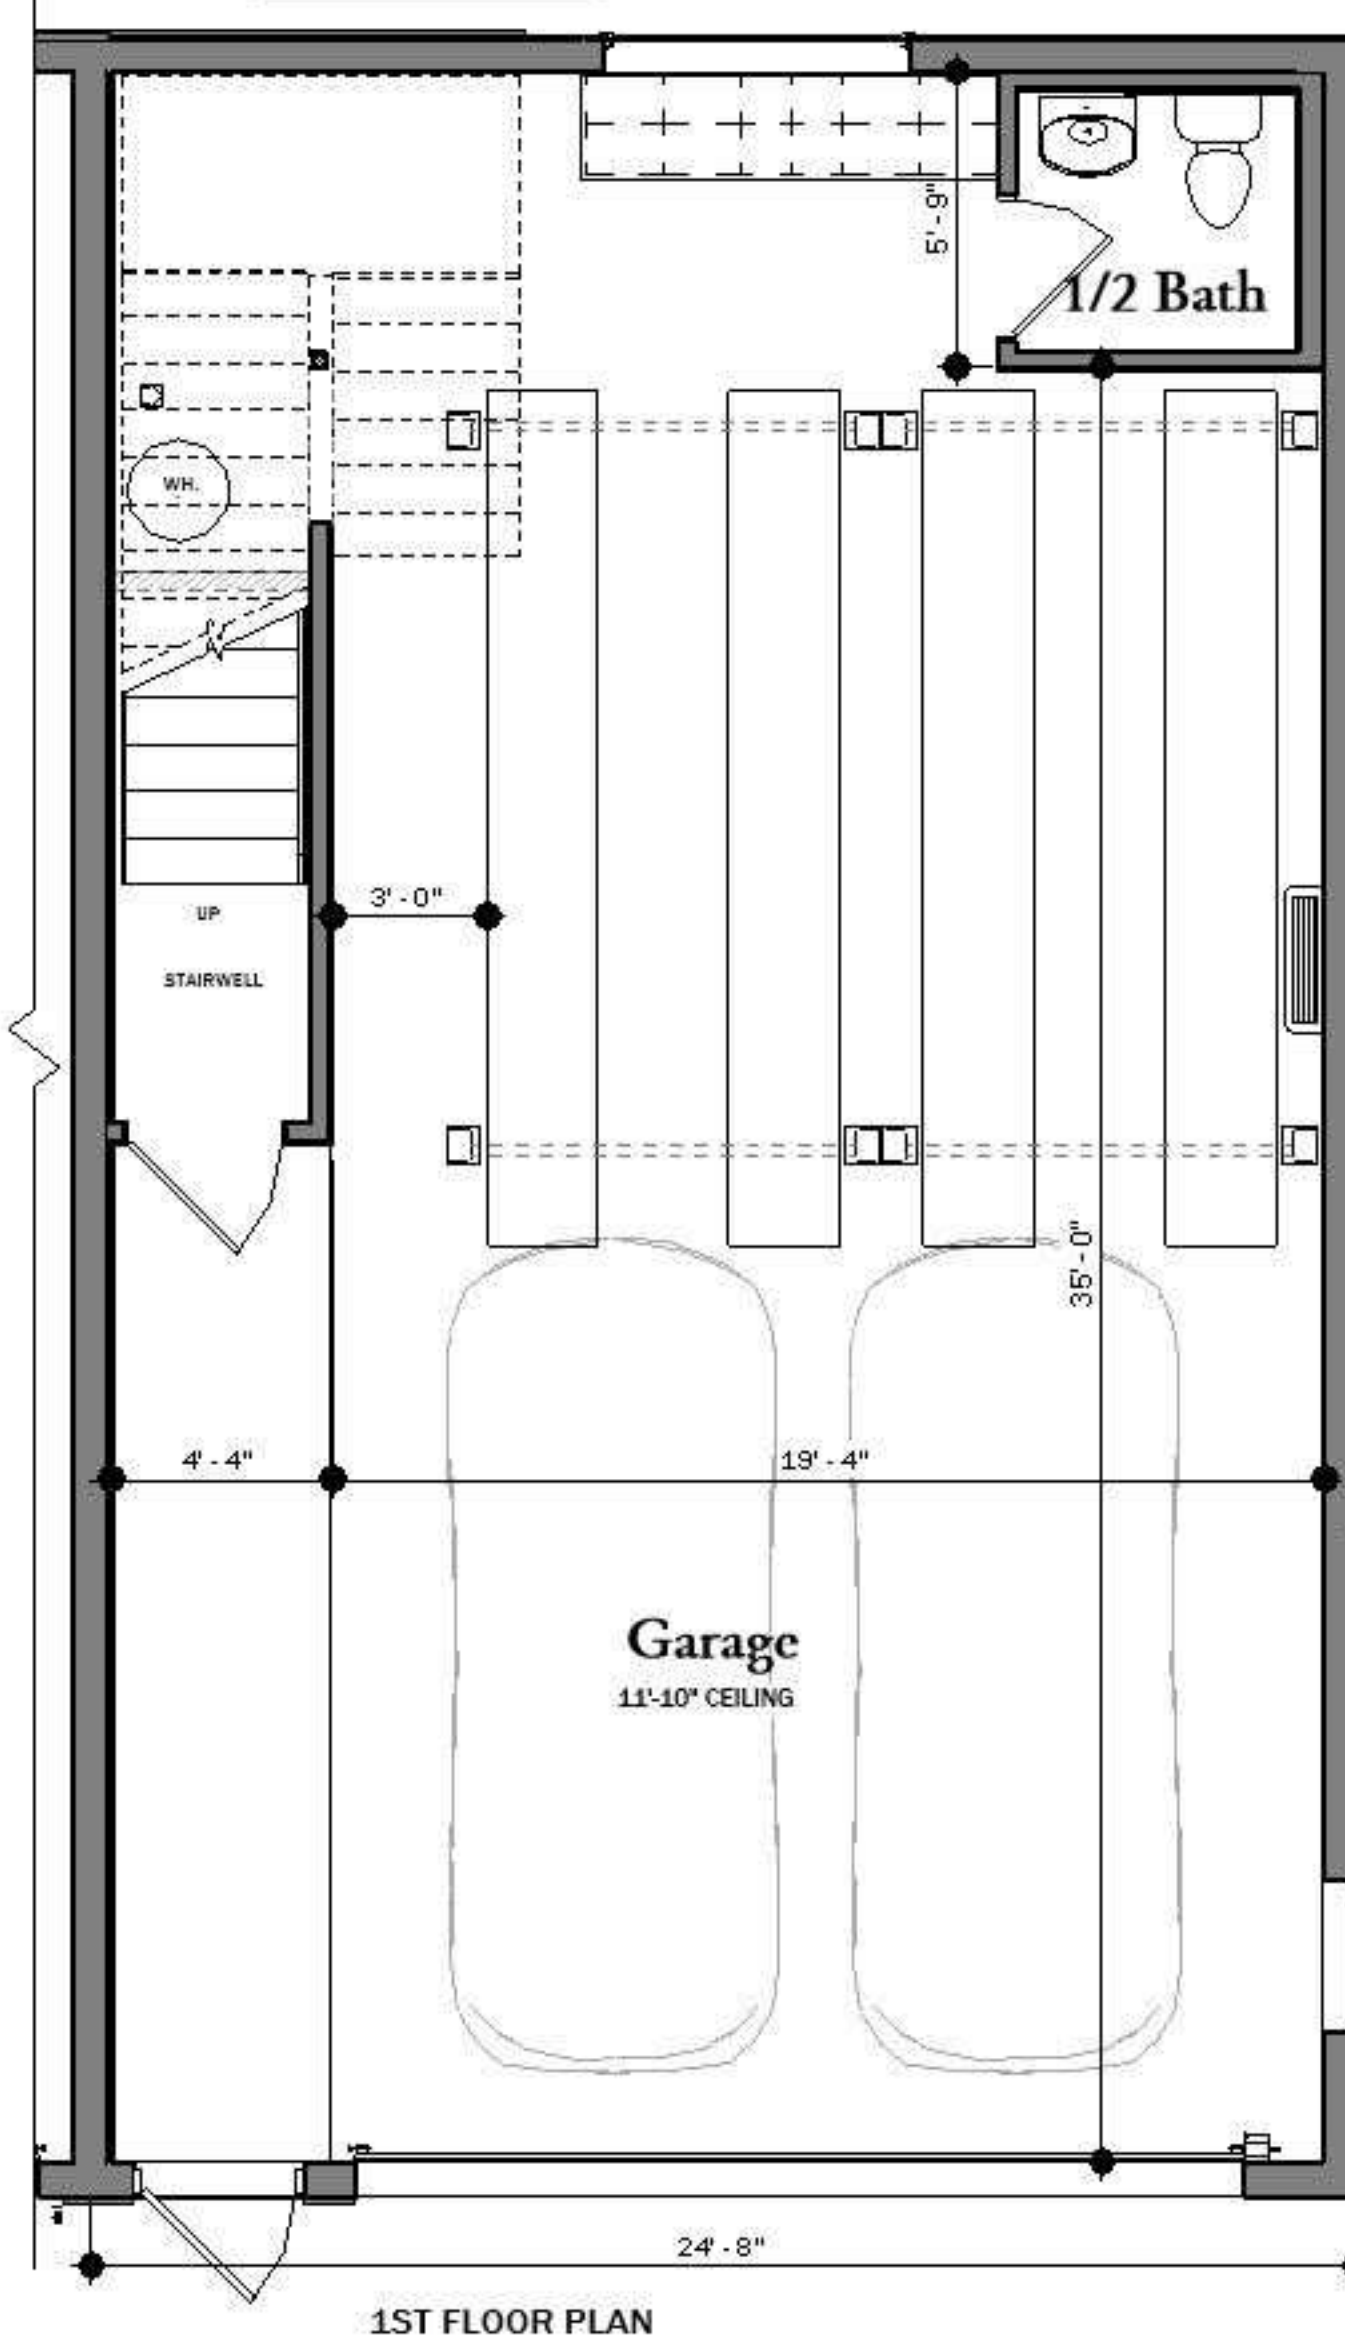

CIRCUIT
FLORIDA

2-Car Garage
4 Cars w/ Car Lifts
10'-11" to 11'-8" Ceiling Height

THE SEBRING

THE DAYTONA

4-Car Model
8 Cars w/ Lifts
11'-10" Ceiling Height
Half Bathroom (Opt)

CIRCUIT
FLORIDA

The Monaco 2-Car

1ST FLOOR PLAN

2-Car Garage
4 Cars w/ Car Lifts
Rear Mezzanine Above
Full Bathroom Included

The Monaco 4-Car

1ST FLOOR PLAN

4-Car Garage
8 Cars w/ Car Lifts
Rear Mezzanine Above
Full Bathroom Included