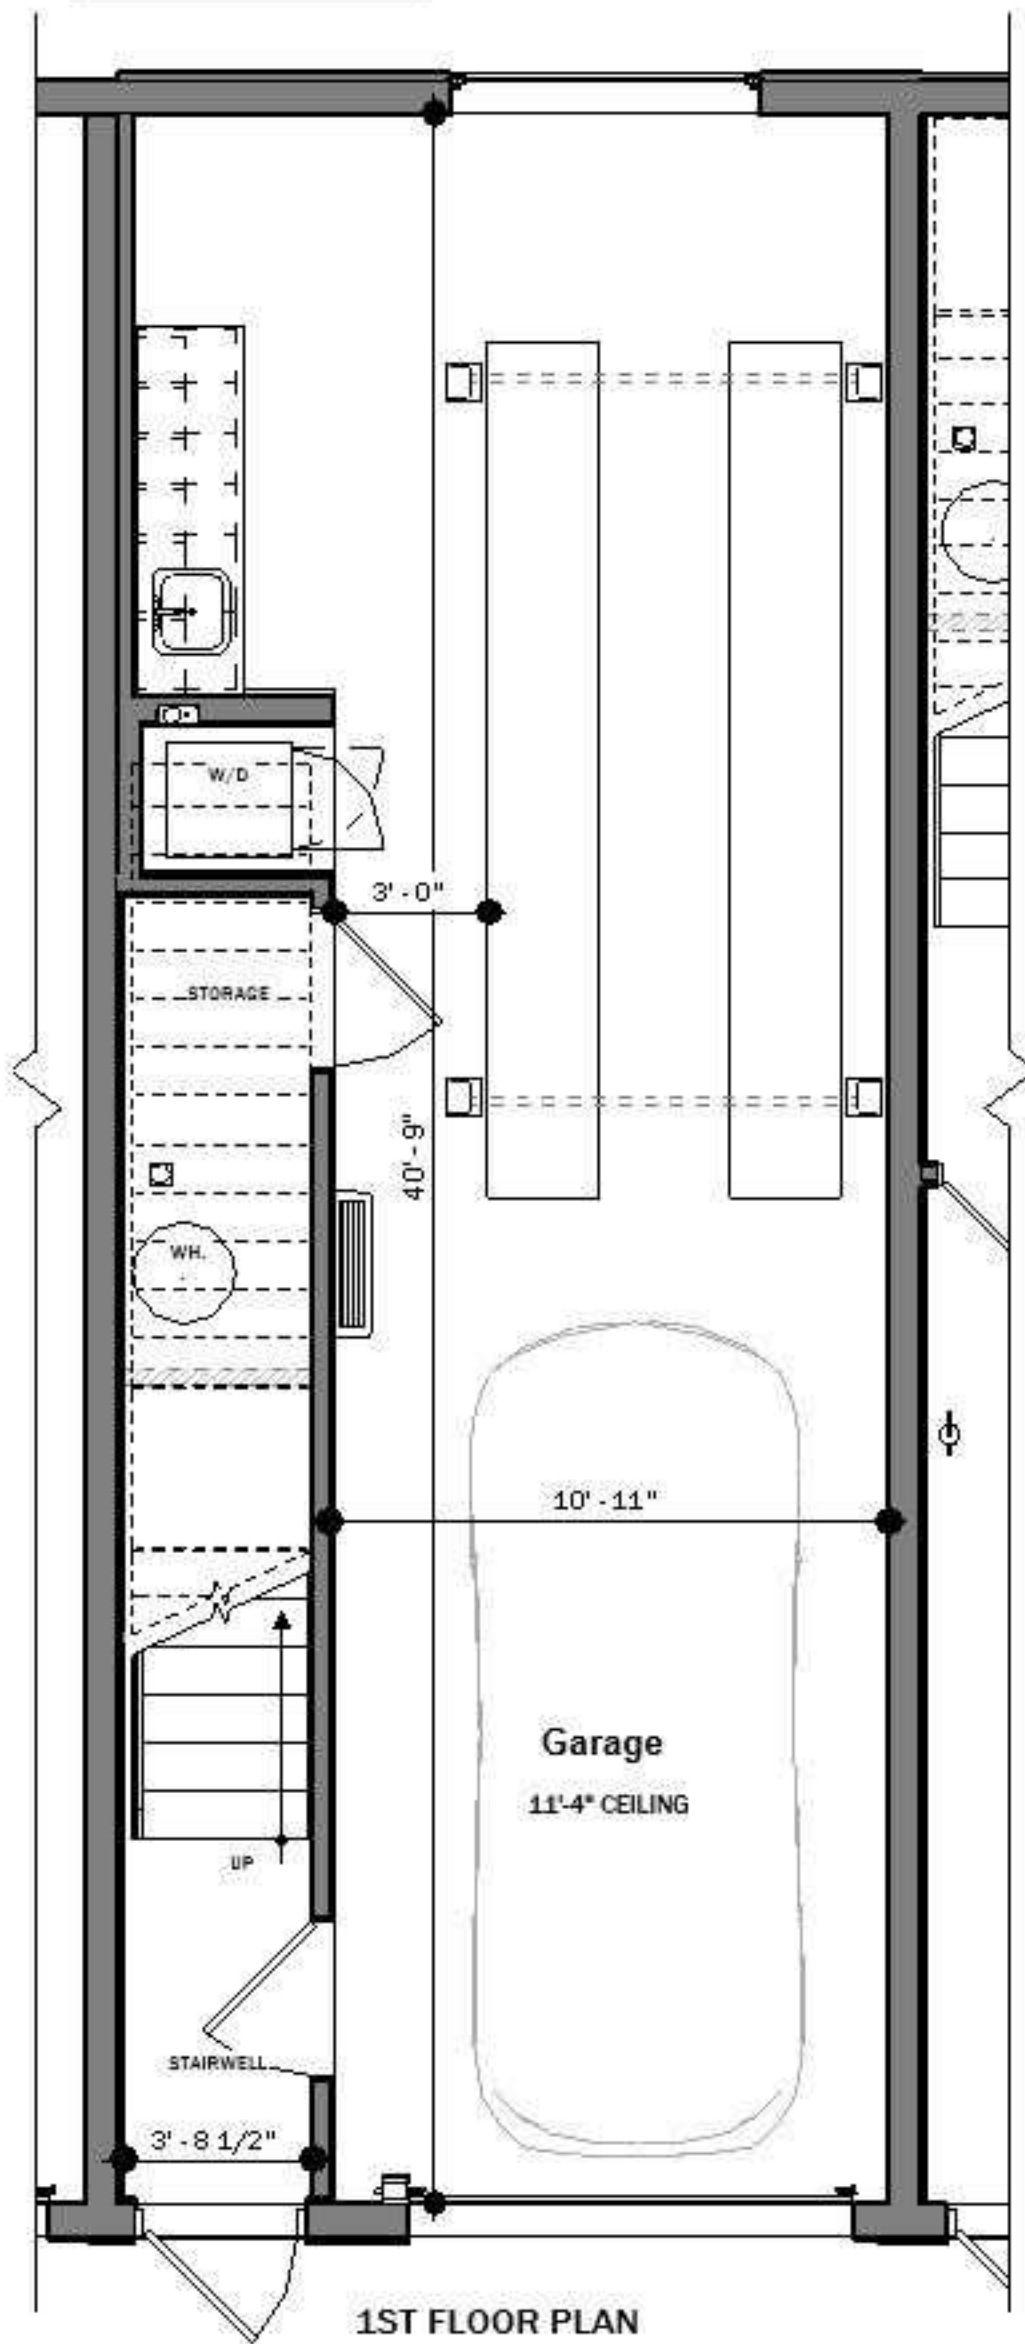

CIRCUIT
FLORIDA

2-Car Garage
4 Cars w/ Car Lifts
10'-11" to 11'-8" Ceiling Height

THE SEBRING

THE DAYTONA

4-Car Model
8 Cars w/ Lifts
11'-10" Ceiling Height
Half Bathroom (Opt)

CIRCUIT
FLORIDA

The Monaco 2-Car

1ST FLOOR PLAN

2-Car Garage
4 Cars w/ Car Lifts
Rear Mezzanine Above
Full Bathroom Included

The Monaco 4-Car

1ST FLOOR PLAN

4-Car Garage
8 Cars w/ Car Lifts
Rear Mezzanine Above
Full Bathroom Included