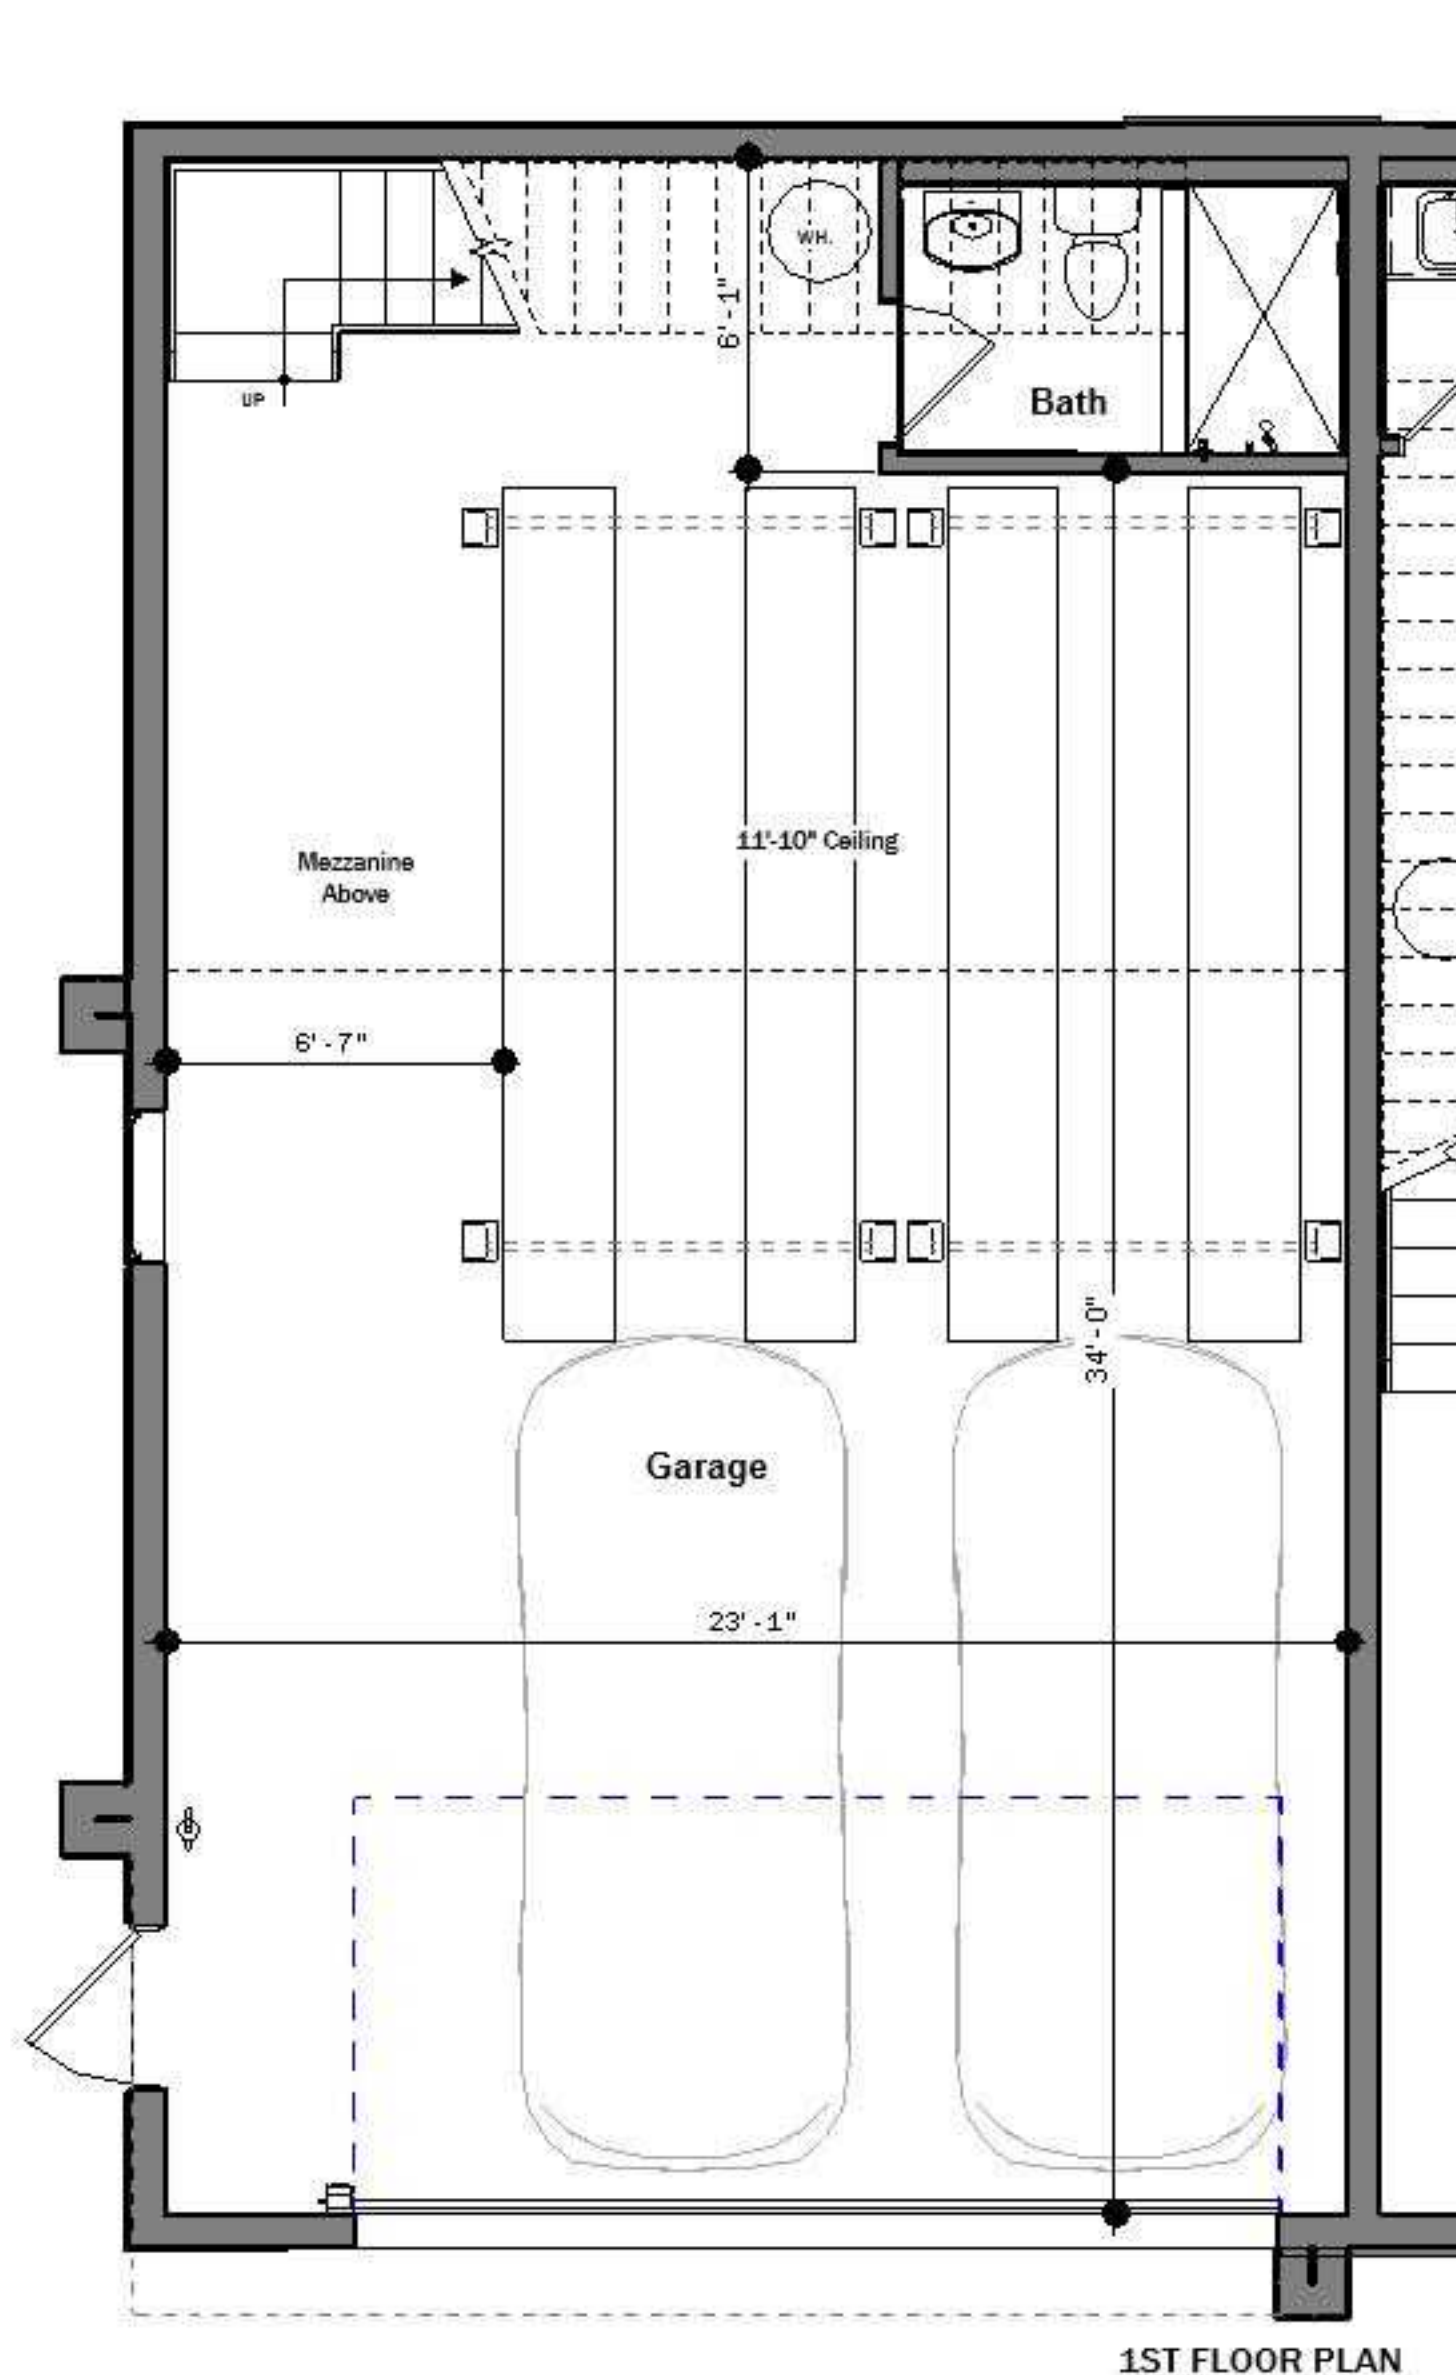

CIRCUIT
FLORIDA

2-Car Garage
4 Cars w/ Car Lifts
10'-11" to 11'-8" Ceiling Height

THE SEBRING

THE DAYTONA

4-Car Model
8 Cars w/ Lifts
11'-10" Ceiling Height
Half Bathroom (Opt)

CIRCUIT
FLORIDA

The Monaco 2-Car

1ST FLOOR PLAN

2-Car Garage
4 Cars w/ Car Lifts
Rear Mezzanine Above
Full Bathroom Included

The Monaco 4-Car

1ST FLOOR PLAN

4-Car Garage
8 Cars w/ Car Lifts
Rear Mezzanine Above
Full Bathroom Included